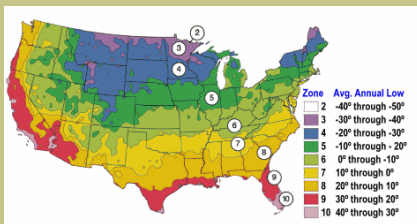

Purple Catalpa

Catalpa erubescens 'Purpurea'

Young leaves of this Catalpa are deep blackish-purple, turning to purple toned green in summer. Large leaves 10-12 inches long.

Clusters of white flowers lightly speckled with yellow or purple in late spring.

Mature height is 30-40 feet with a spread of 25-30 feet.

Cold hardy to
U.S.D.A. Zone 5.

Since 1944

From the nurseries of
L.E. COOKE CO

**Excellence
in Bareroot**

Notice Underside of
leaf already mostly
green. —————